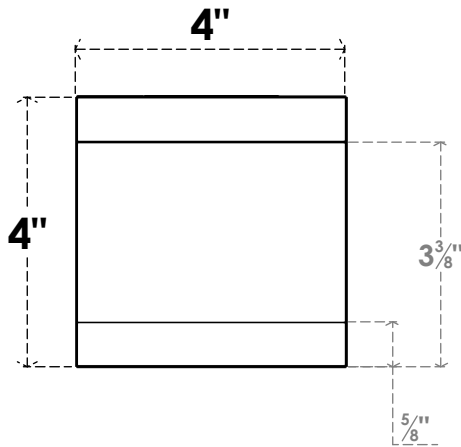

ITEM NUMBER: RFTURO040X04000X28000X004BUR00RCPR

4"W X 4"H X 28"L TIMBERTHANE ROUGH CEDAR BURLINGTON FAUX WOOD OPEN RAFTER TAIL, 4"L END, PRIMED TAN

SIDE PROFILE

FRONT PROFILE

ISOMETRIC

GENERATED DATE : 03/02/2023