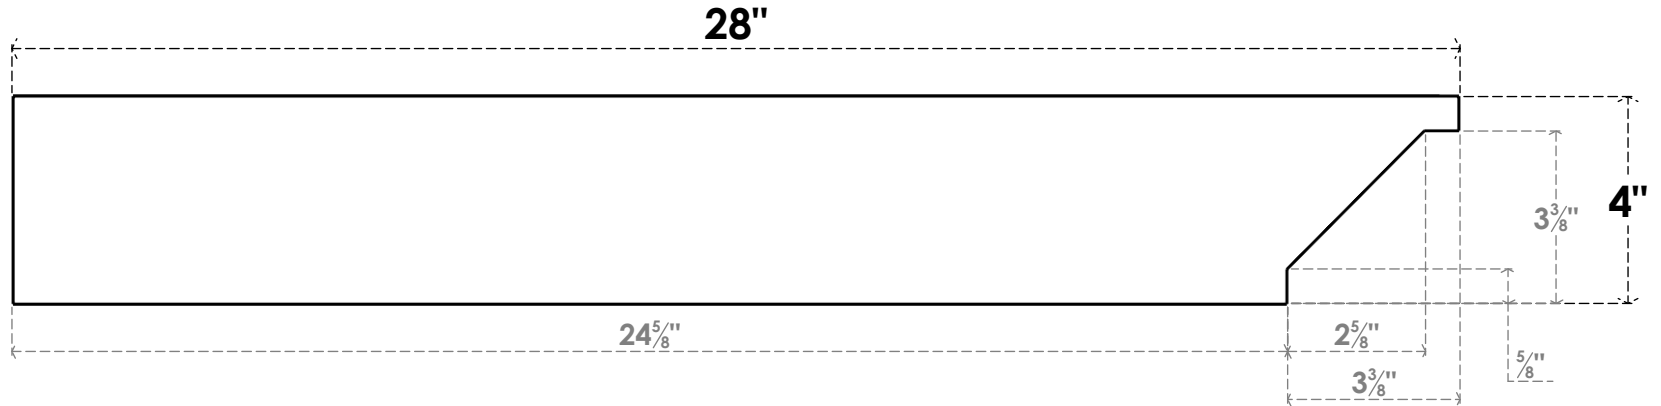

ITEM NUMBER: RFTURO040X04000X28000X004BUR00RCPR

4"W X 4"H X 28"L TIMBERTHANE ROUGH CEDAR BURLINGTON FAUX WOOD OPEN RAFTER TAIL, 4"L END, PRIMED TAN

SIDE PROFILE

FRONT PROFILE

ISOMETRIC

GENERATED DATE : 03/02/2023