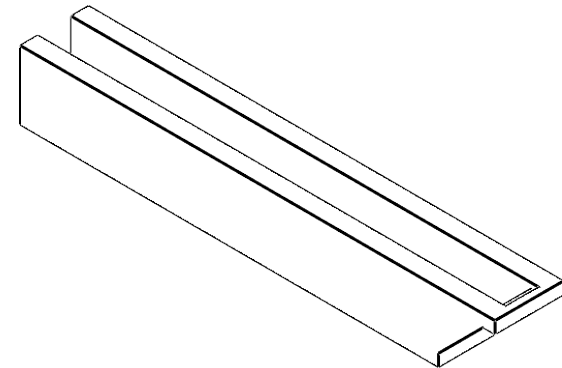

ITEM NUMBER: RFTURO040X04000X28000X004BUR00RCPR

4"W X 4"H X 28"L TIMBERTHANE ROUGH CEDAR BURLINGTON FAUX WOOD OPEN RAFTER TAIL, 4"L END, PRIMED TAN

SIDE PROFILE

FRONT PROFILE

ISOMETRIC

GENERATED DATE : 03/02/2023

EKENA MILLWORK
2300 WEST MAIN ST.
CLARKSVILLE, TX 75426
TOLL FREE: 866-607-0453
WWW.EKENAMILLWORK.COM

NOTES

1. INSTALLATION TO BE COMPLETED IN ACCORDANCE WITH MANUFACTURER'S SPECIFICATIONS.
2. DRAWING MAY NOT BE TO SCALE
3. THIS DRAWING IS INTENDED FOR DESIGN AND PLANNING PURPOSES ONLY.
4. ALL INFORMATION CONTAINED HEREIN WAS CURRENT AT THE TIME OF DEVELOPMENT BUT MUST BE REVIEWED AND APPROVED BY THE PRODUCT MANUFACTURER TO BE CONSIDERED ACCURATE.
5. TIMBERTHANE ARCHITECTURAL PRODUCTS ARE MADE FROM HIGH DENSITY URETHANE AND COME FACTORY PRIMED